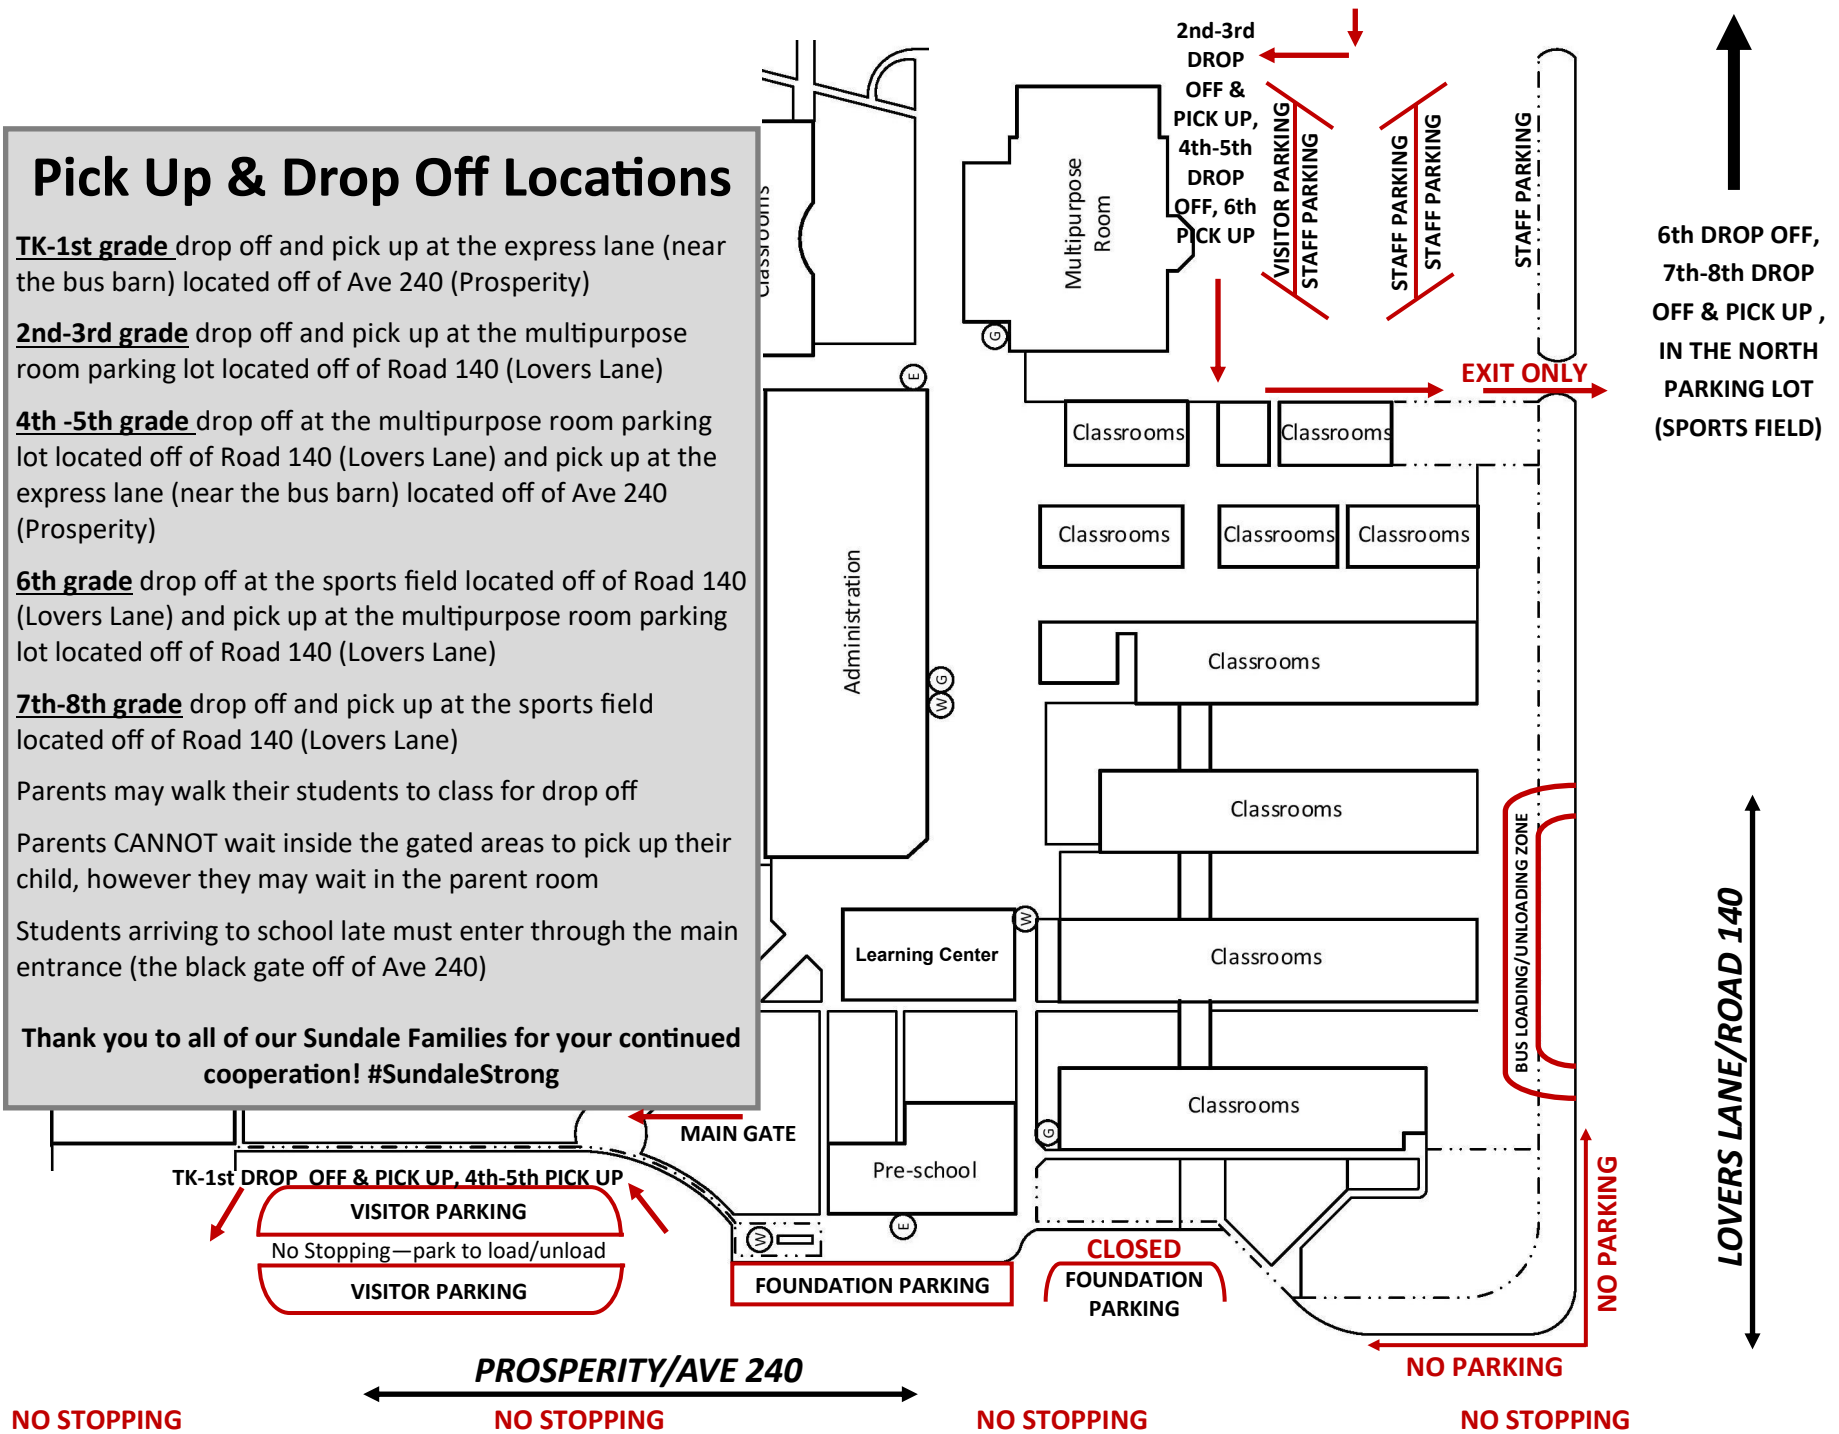

**4th -5th grade** drop off at the multipurpose room parking lot located off of Road 140 (Lovers Lane) and pick up at the express lane (near the bus barn) located off of Ave 240 (Prosperity)

**6th grade** drop off at the sports field located off of Road 140 (Lovers Lane) and pick up at the multipurpose room parking lot located off of Road 140 (Lovers Lane)

Students arriving to school late must enter through the main entrance (the black gate off of Ave 240)

**Thank you to all of our Sundale Families for your continued cooperation! #SundaleStrong**

PLEASE BE COURTEOUS TO DRIVERS BEHIND YOU and find a parking spot if your child is delayed. Children are NOT allowed to walk into the parking lot without an adult.

# Locaciones para Dejar y Recoger

**TK-K** Dejar (8:00) y recoger(11:30) en la línea express (cerca del granero de autobuses) localizada en la Ave 240 (Prosperity)

**1°-2°** dejar (8:00) y recoger(11:30) en el estacionamiento de la cafetería localizado en la Ave 140 (Lovers Lane)

**3°** dejar (8:00) y recoger (12:10) en la línea express (cerca del granero de autobuses) localizada en la Ave 240 (Prosperity)

**4° -5°** dejar (8:00) y recoger (12:10) en el campo deportivo localizado en la Ave 140 (Lovers Lane)